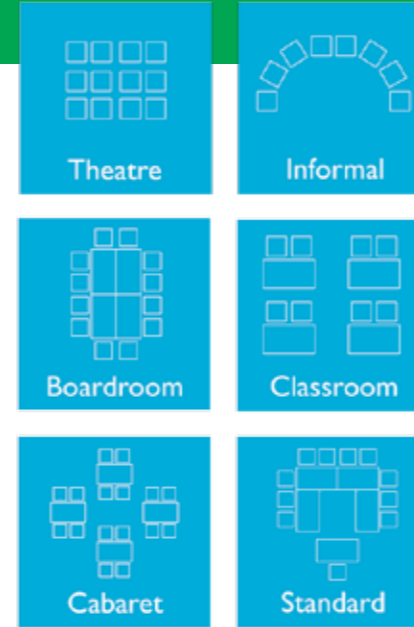

### BROOK STREET (CITY CENTRE)

- Customers will benefit from fully managed facilities based in the heart of the City
- Easy access by public transport, car parks and walking distance from the City centre and local amenities

## CHOICE OF ROOMS with different room layouts

A range of layouts are available including theatre, boardroom, cabaret and standard.

Discounted rates available for registered charities and community groups.