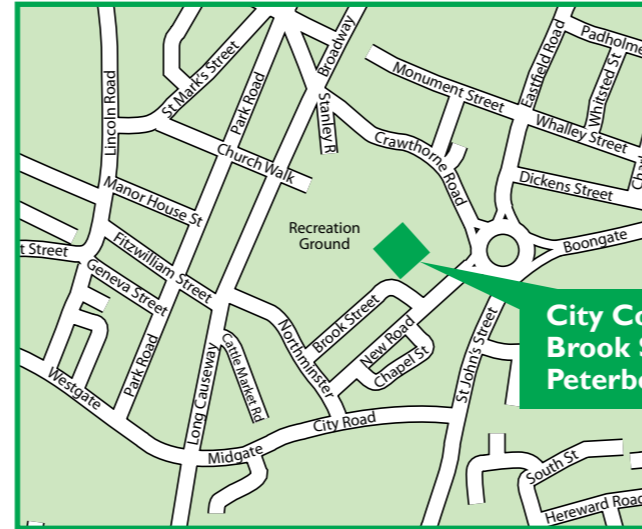

How to find us:

**City College Peterborough,
Brook Street,
Peterborough PE1 1TU**