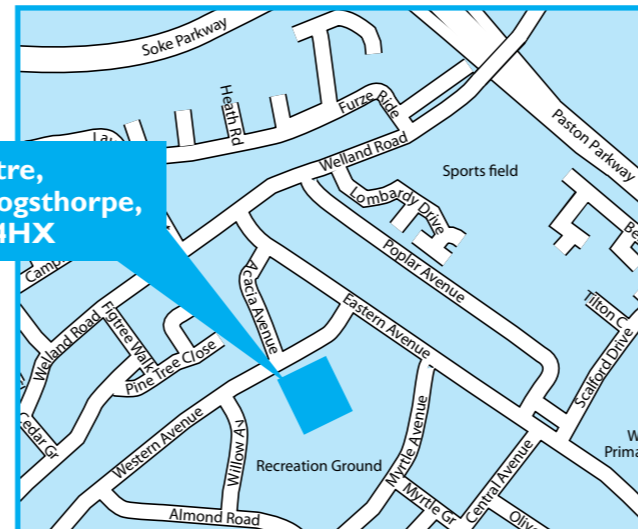

**John Mansfield Centre,
Western Avenue, Dogsthorpe,
Peterborough PE1 4HX**

Follow us on:

70 City College
Peterborough
1944-2014
YEARS
Working together, learning together